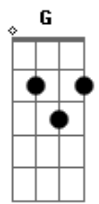

© ukulele-chords.com