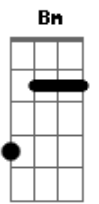

© ukulele-chords.com