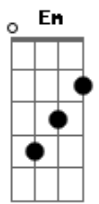

© ukulele-chords.com