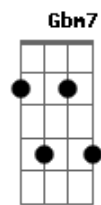

© ukulele-chords.com