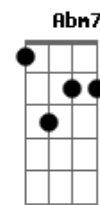

© ukulele-chords.com