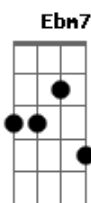

© ukulele-chords.com