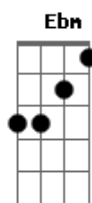

© ukulele-chords.com