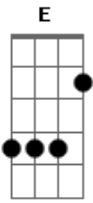

Don't you worry 'bout a thing F#7M Gb7  
Bbm7 B7M  
Don't you worry 'bout a thing, mama B Bb A G#7M Db  
Cause I'll be standing on the side F#7M Eb7  
When you check it out G7M G7  
Oh don't you worry Bm7 C7M  
Don't you worry 'bout a thing, mama C B Bb A7M  
'cause I'll be standing C G7M Bm7  
I'll be standing by you ( E D Db C C )

Don't you worry 'bout a thing E B D B E E

## Acordes

Diagram showing 18 ukulele chords and their fingerings:

- Dm
- Bbnaj7
- Eb7M
- F7M
- G7M
- B7M
- C7M
- A7M
- Db
- Dm7
- G
- Cm
- F
- F7
- Am7
- Bb
- A
- Ab

© ukulele-chords.com

© ukulele-chords.com