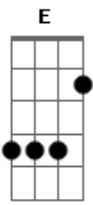

Don't you worry 'bout a thing F#7M Gb7  
Bbm7 B7M  
Don't you worry 'bout a thing, mama B Bb A G#7M Db  
Cause I'll be standing on the side F#7M Eb7  
When you check it out G7M G7  
Oh don't you worry Bm7 C7M  
Don't you worry 'bout a thing, mama C B Bb A7M  
'cause I'll be standing C G7M Bm7  
I'll be standing by you ( E D Db C C )

Don't you worry 'bout a thing E B D B E E

## Acordes

Diagram showing 18 ukulele chords and their fingerings:

- Dm
- Bbnaj7
- Eb7M
- F7M
- G7M
- B7M
- C7M
- A7M
- Db
- Dm7
- G
- Cm
- F
- F7
- Am7
- Bb
- A
- Ab

© ukulele-chords.com

© ukulele-chords.com