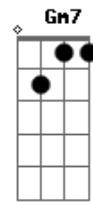

© ukulele-chords.com