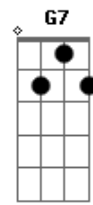

© ukulele-chords.com