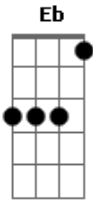

Don't you worry 'bout a thing F#7M Gb7  
Bbm7 B7M  
Don't you worry 'bout a thing, mama B Bb A G#7M Db  
Cause I'll be standing on the side F#7M Eb7  
When you check it out G7M G7  
Oh don't you worry Bm7 C7M  
Don't you worry 'bout a thing, mama C B Bb A7M  
'cause I'll be standing C G7M Bm7  
I'll be standing by you ( E D Db C C )

Don't you worry 'bout a thing E B D B E E

## Acordes

Diagram showing 18 ukulele chords and their fingerings:

- Dm
- Bbnaj7
- Eb7M
- F7M
- G7M
- B7M
- C7M
- A7M
- Db
- Dm7
- G
- Cm
- F
- F7
- Am7
- Bb
- A
- Ab

© ukulele-chords.com

© ukulele-chords.com