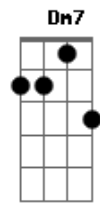

© ukulele-chords.com