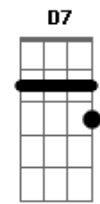

© ukulele-chords.com