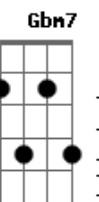

© ukulele-chords.com