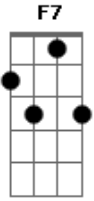

© ukulele-chords.com