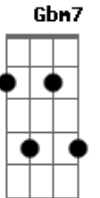

© ukulele-chords.com