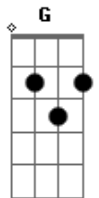

Tony Bennett - Make Someone Happy

Tom: G

D D D D7M
Make someone happy,

D D D D7M
Make just one someone happy;

C C Am7 Am7 C Cdim
Make just one heart the heart you sing to.

G G G G7M
One smile that cheers you,

Gm7 Gdim Edim A7-
One face that lights when it nears you,

D D D Gbm7 Em7 Edim
One girl you're ev' - ry - thing to.

D D D D7M
Fame if you win it,

D D D D7M
Comes and goes in a minute.

C C Am7 Am7 C Cdim
Where's the real stuff in life to cling to?

G G G G7M
Love is the answer,

Gm7 Gdim Edim A7-
Someone to love is the answer.

D D D7M B Bm Bm7 Gbm7 B
Once you've found her, build your world around her.

Em B Em7 A7 A7
Make someone hap - py,

D7M D Gbm7 B7
Make just one someone happy,

Em7 Em7- A7 Gdim A7 D D D D7M - D D
And you will be hap - py, too.

Acordes

© ukulele-chords.com

© ukulele-chords.com

© ukulele-chords.com

© ukulele-chords.com

© ukulele-chords.com

© ukulele-chords.com