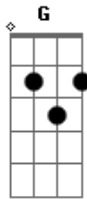

Tony Bennett - Autumn Leaves

Tom: G

The au - tumn leaves ^{Em Em Em Am7 D7} drift by my window, ^{GM7 G}

The autumn leaves ^{Am B7} of red and gold. ^{Em Em Em}

I see your lips, ^{Em Em Em Am7 D7} the summer kisses, ^{GM7 G}

^{Am B7} ^{Em}

The sunburned hands I used to hold.

Since you went away, the days grow long, ^{B Em B7} ^{Em}

And soon I'll hear old win - ter's song; ^{Em7 Em D7} ^{D D7 G}

But I miss you most of all, my Dar - ling, ^{CdimIV CdimI} ^{B7 Em Em Em}

When au - tumn leaves start to fall. ^{A Am7 B7} ^{Em Am7 Am Em}

Acordes