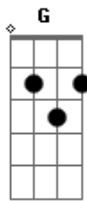

Tony Bennett - Autumn Leaves

Tom: G

The au - tumn leaves drift by my window,

The autumn leaves of red and gold.

I see your lips, the summer kisses,

The sunburned hands I used to hold.

Since you went away, the days grow long,

And soon I'll hear old win - ter's song;

But I miss you most of all, my Dar - ling,

When au - tumn leaves start to fall.

Acordes