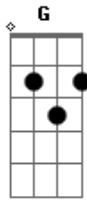

Tony Bennett - Autumn Leaves

Tom: G

The au - tumn leaves ^{Em Em Em Am7 D7} drift by my window, ^{GM7 G}

The autumn leaves ^{Am B7} of red and gold. ^{Em Em Em}

I see your lips, ^{Em Em Em Am7 D7} the summer kisses, ^{GM7 G}

^{Am B7} ^{Em}

The sunburned hands I used to hold.

Since you went away, the days grow long, ^{B Em B7} ^{Em}

And soon I'll hear old win - ter's song; ^{Em7 Em D7} ^{D D7 G}

But I miss you most of all, my Dar - ling, ^{CdimIV CdimI} ^{B7 Em Em Em}

When au - tumn leaves start to fall. ^{A Am7 B7} ^{Em Am7 Am Em}

Acordes