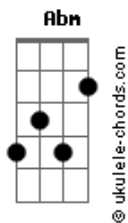

Tontom - Sunshine

tom:

G

Intro: Ebm Bbm B7 Db

Ebm Bbm
Sunshine, take your time
B7 Db
Remember me if you don't mind
Ebm Bbm
Sunshine, love is blind
B7 Db
If you want me, then you'll be mine

B
Sun in my eyes, ooh
Abm
You make me crazy inside
E
I don't wanna waste your time
B
I just wanna call you're mine

B
Sun in my eyes, ooh
Abm
You fill my whole soul with light
E
I just wanna dance all night
B
And feel your body close to mine

Ebm Bbm
Sunshine, we have no time
B7 Db
So kiss me twice or a million times
Ebm Bbm
Sunshine, we'll be fine
B7 Db

Acordes

Just close your eyes and let the music guide

B
Sun in my eyes, ooh
Abm
You make me crazy inside
E
I don't wanna waste your time
B
I just wanna call you're mine
B
Sun in my eyes, ooh
Abm
You fill my whole soul with light
E
I just wanna dance all night
B
And feel your body close to mine
B
Sun in my eyes, ooh
Abm
You make me crazy inside
E
Stay forever by my side
B
Then we'll never say goodbye
B
Sun in my eyes, I know
Abm
It's hard to keep us unite
E
Life play with us sometimes
B
But you stay forever in my mind