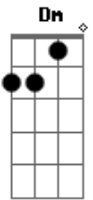

© ukulele-chords.com