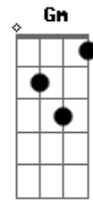

© ukulele-chords.com