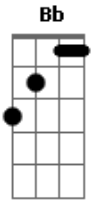

Tonny Brasil - Lana

Tom: F
Intro: dução 2x: F Dm Bb C

F
Lana
Dm
Oh Lana
Bb
I need you
Gm
I Want you
C
Your Love

F
Lana
Dm
Oh Lana
Bb C F
Don't break my heart, my Lana

Bb F
Oh Lana
F Bb
You are my world
Bb C
Please, Lana
C
Don't go Away

F
Lana

Dm
My Lana
Bb C F
This song i want you say i love you

Solo: F Dm Bb C F Dm Bb C F F7

Bb
Oh Lana
F
You are my world
Bb
Please, Lana
C
Don't go Away

F
Lana
Dm
My Lana
Bb C F F7
This song i want you say i love you

Bb C
Oh Lana
F F7
I Love You
Bb C
Oh Lana
F Bb F
I Love You

Acordes

© ukulele-chords.com

© ukulele-chords.com

© ukulele-chords.com

© ukulele-chords.com

© ukulele-chords.com

© ukulele-chords.com