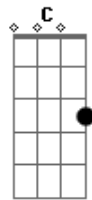

© ukulele-chords.com