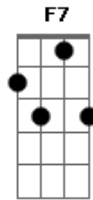

Tonny Brasil - Lana

Tom: F
Intro: dução 2x: F Dm Bb C

F
Lana
Dm
Oh Lana
Bb
I need you
Gm
I Want you
C
Your Love

F
Lana
Dm
Oh Lana
Bb C F
Don't break my heart, my Lana

Bb F
Oh Lana
F Bb
You are my world
Bb C
Please, Lana
C
Don't go Away

F
Lana

Dm
My Lana
Bb C F
This song i want you say i love you

Solo: F Dm Bb C F Dm Bb C F F7

Bb
Oh Lana
F
You are my world
Bb
Please, Lana
C
Don't go Away

F
Lana
Dm
My Lana
Bb C F F7
This song i want you say i love you

Bb C
Oh Lana
F F7
I Love You
Bb C
Oh Lana
F Bb F
I Love You

Acordes

© ukulele-chords.com

© ukulele-chords.com

© ukulele-chords.com

© ukulele-chords.com

© ukulele-chords.com

© ukulele-chords.com