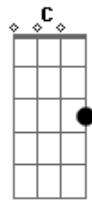

Tonny Brasil - Lana

Tom: F
Intro: dução 2x: F Dm Bb C

F
Lana
Dm
Oh Lana
Bb
I need you
Gm
I Want you
C
Your Love

F
Lana
Dm
Oh Lana
Bb C F
Don't break my heart, my Lana

Bb F
Oh Lana
F Bb
You are my world
Bb C
Please, Lana
C
Don't go Away

F
Lana

Dm
My Lana
Bb C F
This song i want you say i love you

Solo: F Dm Bb C F Dm Bb C F F7

Bb
Oh Lana
F
You are my world
Bb
Please, Lana
C
Don't go Away

F
Lana
Dm
My Lana
Bb C F F7
This song i want you say i love you

Bb C
Oh Lana
F F7
I Love You
Bb C
Oh Lana
F Bb F
I Love You

Acordes

© ukulele-chords.com

© ukulele-chords.com

© ukulele-chords.com

© ukulele-chords.com

© ukulele-chords.com

© ukulele-chords.com