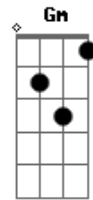

Tonny Brasil - Lana

Tom: F
Intro: dução 2x: F Dm Bb C

F
Lana
Dm
Oh Lana
Bb
I need you
Gm
I Want you
C
Your Love

F
Lana
Dm
Oh Lana
Bb C F
Don't break my heart, my Lana

Bb F
Oh Lana
F Bb
You are my world
Bb C
Please, Lana
C
Don't go Away

F
Lana

Dm
My Lana
Bb C F
This song i want you say i love you

Solo: F Dm Bb C F Dm Bb C F F7

Bb
Oh Lana
F
You are my world
Bb
Please, Lana
C
Don't go Away

F
Lana
Dm
My Lana
Bb C F F7
This song i want you say i love you

Bb C
Oh Lana
F F7
I Love You
Bb C
Oh Lana
F Bb F
I Love You

Acordes

© ukulele-chords.com

© ukulele-chords.com

© ukulele-chords.com

© ukulele-chords.com

© ukulele-chords.com

© ukulele-chords.com