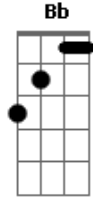

© ukulele-chords.com