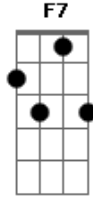

© ukulele-chords.com