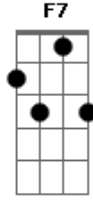

Toni Braxton - Spanish Guitar

Tom: C

melódica (Fá e sol # quando está subindo. Quando desce eles são naturais.)
Solo Inicial

F E Am
A smoky room, a small cafe
They come to hear you play
And drink and dance the night away

Bm7 E
I sit out in the crowd
And close my eyes
Dream to mind

Bm7
But you don't know
You don't even know that I'm there

Dm G
I wish that I was in your arms
Like that Spanish guitar
And you would play me through the night
Till the dawn

Dm G
I wish you'd hold me in your arms
Like that Spanish guitar
all night long
All night long
I'd be your song

F
I'd be your song

F
Fill my heart with
Every note you play

```

E|-----|
B|-----|
G|--3-1-humer-on-0-humer-on-3-----|
D|-----|
A|-----|
E|-----|
    
```

I'll be your song, your song, your song
 I'll be your song, yeah
 I'll be your song, your song, your song
 Play me all night long

Acordes

© ukulele-chords.com

© ukulele-chords.com

© ukulele-chords.com

© ukulele-chords.com