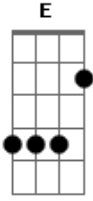

© ukulele-chords.com