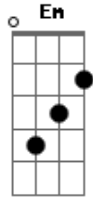

© ukulele-chords.com