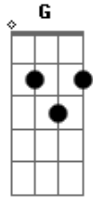

© ukulele-chords.com