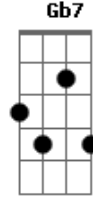

© ukulele-chords.com