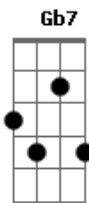

© ukulele-chords.com

© ukulele-chords.com

© ukulele-chords.com

© ukulele-chords.com

© ukulele-chords.com

© ukulele-chords.com