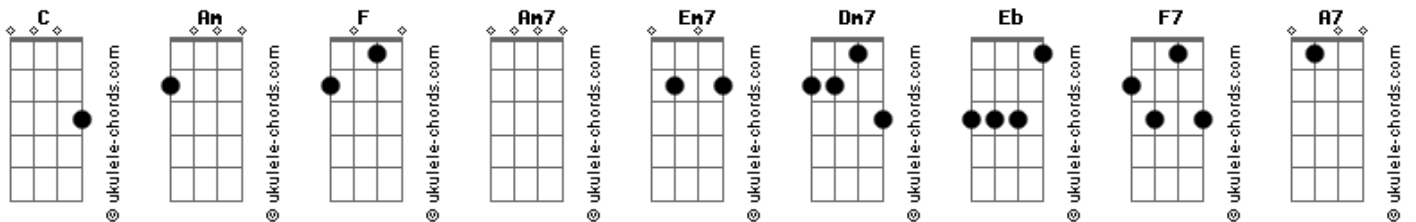

Toni Braxton - Another Sad Love Song

Tom: C

INTRO: Am (4x); Am7, Em7, Dm7, F (2x); Am (2x)

Am7
Since you been gone
I been hangin' around here lately
With my mind messed up
Jumped in my car tried to clear my mind
Didn't help me
I guess I'm all messed up now baby

Em7 Eb
Soon as I jumped into my ride
Those memories start to play
A song comes on the radio
And there you are baby once again

Am7
It's just another sad love song
Rackin' my brain like crazy
Guess I'm all torn up
Be it fast or slow
It doesn't let go
Or shake me
And it's all because of you

Am7
Since you been gone
I keep thinkin' about you baby
Gets me all choked up
This heart of mine keeps
Dreamin' of you and it's crazy
You'd think I'd had enough

Em7 Eb
As soon as I get you out my head
I'm in my car again

Just one request from the radio
I'm back in love sugar once again

Am7
It's just another sad love song
Rackin' my brain like crazy
Guess I'm all torn up
Be it fast or slow
It doesn't let go
Or shake me
And it's all because of you (2X)

Em7b5
Here comes the strings
Then somebody sings
Only takes a beat
And then it starts killin' me darlin'
Only takes one note, I tell ya,
From that radio
It's just
Another
Lonely
Love Song.

Bbm7
It's just another sad love song
Rackin' my brain like crazy
Guess I'm all torn up
Be it fast or slow
It doesn't let go
Or shake me
And it's all because of you (2X)

Bbm7, Fm7, Ebm7, Gb
Repete refrão (2x)

Acordes