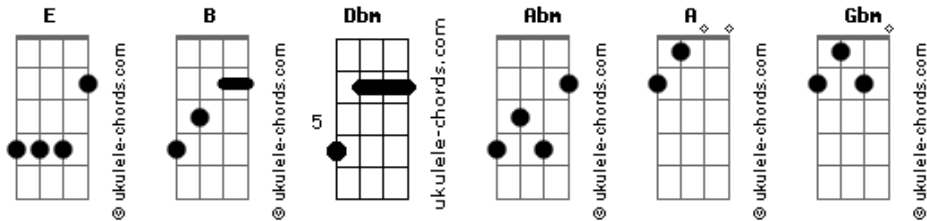

# Tommy Lefroy - Knieval

Intro: B Dbm E Dbm E Dbm E  
B Dbm E Dbm E Dbm E

[Primeira Parte]

E E2 E Dbm C#2 Dbm  
I almost made it over the Snake River Canyon  
Abm A  
But something was standing in my way  
E E2 E Dbm C#2 Dbm  
The crowd held their breath and I had no chance  
Abm A  
To make an excuse for why I couldn't land it

[Refrão]

E Gbm A  
I'm not myself right now  
Gbm A Gbm A  
It's gonna take time to sort me out  
E Gbm A  
I'm not myself right now  
Gbm A  
It's gonna take time  
Gbm A  
It's gonna take time

[Segunda Parte]

E Dbm Abm  
I almost made it over to you but I couldn't get through  
A  
The thought of blood in the water  
E Dbm  
I used to be cocky wh?n somebody loved me  
Abm A  
But lov? is a liar, at least it was to me

## Acordes

Abm A  
I though I was fearless but thoughts are deceiving  
E Dbm Abm  
If I can't be everything I wanted to be  
A  
Will you still want me

[Refrão]

E Gbm A  
I'm not myself right now  
Gbm A Gbm A  
It's gonna take time to sort me out  
E Gbm A  
Crash into holy ground  
Gbm A Gbm A  
It's gonna be violent, but we like the sound  
Gbm A  
We like the sound  
Gbm A  
We like the sound