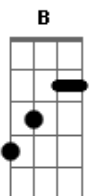

D
I'll show you my sweet eternal dreams

Solo base: G B E C D

Solo:

G B
Toori ame no ato ni mitsuketa niji wo omotte

E
Yume wo miru fly with me

C D
Donna kurai sora mo

G
kagayakaseru kimi to nara

B E
Monokuro-mu na niji wo koete

C B C D
Kienai keshiki wo sekai wo kimi no hitomi ni

E G C B E G
C Utsushidasu nando demo nando demo
Intro:

Acordes

© ukulele-chords.com

© ukulele-chords.com

© ukulele-chords.com

© ukulele-chords.com

© ukulele-chords.com