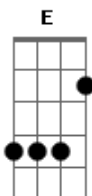

Tommy Heavenly6 - Monochrome Rainbow

Tom: G
Intro: base: C B E G x2
Intro: solo:

C B E G
Kurikaesu nibuku detarame na sekai
C B E G
Urusakute mimi wo fusaida

C B E G
Nan no tame ni kizutsukeatteiru no ?

C B
Can you hear my heartbeat

D
I'll show you my sweet eternal dreams

Solo base: G B E C D

Solo:

G B
Toori ame no ato ni mitsuketa niji wo omotte

E
Yume wo miru fly with me

C D
Donna kurai sora mo

G
kagayakaseru kimi to nara

B E
Monokuro-mu na niji wo koete

C B C D
Kienai keshiki wo sekai wo kimi no hitomi ni

E G C B E G
C Utsushidasu nando demo nando demo
Intro:

Acordes

© ukulele-chords.com

© ukulele-chords.com

© ukulele-chords.com

© ukulele-chords.com

© ukulele-chords.com