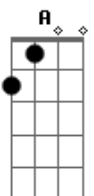

D
I'll show you my sweet eternal dreams

Solo base: G B E C D

Solo:

G B
Toori ame no ato ni mitsuketa niji wo omotte

E
Yume wo miru fly with me

C D
Donna kurai sora mo

G
kagayakaseru kimi to nara

B E
Monokuro-mu na niji wo koete

C B C D
Kienai keshiki wo sekai wo kimi no hitomi ni

E G C B E G
C Utsushidasu nando demo nando demo
Intro:

Acordes

© ukulele-chords.com

© ukulele-chords.com

© ukulele-chords.com

© ukulele-chords.com

© ukulele-chords.com