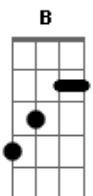

D
I'll show you my sweet eternal dreams

Solo base: G B E C D

Solo:

G B
Toori ame no ato ni mitsuketa niji wo omotte

E
Yume wo miru fly with me

C D
Donna kurai sora mo

G
kagayakaseru kimi to nara

B E
Monokuro-mu na niji wo koete

C B C D
Kienai keshiki wo sekai wo kimi no hitomi ni

E G C B E G
C Utsushidasu nando demo nando demo
Intro:

Acordes

© ukulele-chords.com

© ukulele-chords.com

© ukulele-chords.com

© ukulele-chords.com

© ukulele-chords.com