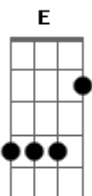

D
I'll show you my sweet eternal dreams

Solo base: G B E C D

Solo:

G B
Toori ame no ato ni mitsuketa niji wo omotte

E
Yume wo miru fly with me

C D
Donna kurai sora mo

G
kagayakaseru kimi to nara

B E
Monokuro-mu na niji wo koete

C B C D
Kienai keshiki wo sekai wo kimi no hitomi ni

E G C B E G
C Utsushidasu nando demo nando demo
Intro:

Acordes

© ukulele-chords.com

© ukulele-chords.com

© ukulele-chords.com

© ukulele-chords.com

© ukulele-chords.com