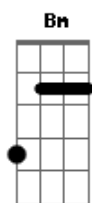

© ukulele-chords.com