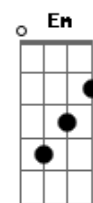

© ukulele-chords.com