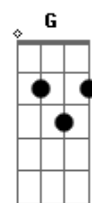

© ukulele-chords.com