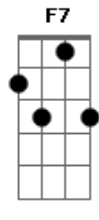

© ukulele-chords.com