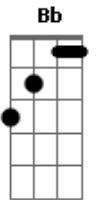

© ukulele-chords.com