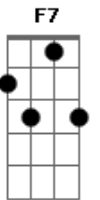

© ukulele-chords.com