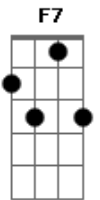

© ukulele-chords.com