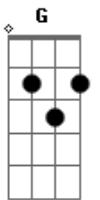

© ukulele-chords.com