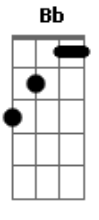

Tom Waits - Tom Trauberts Blues

Tom: F
Intro: F Gm7 F Bb
F G7 C7

Bb F
Gm7 C7 F C7 F
Wasted and wounded, it ain't what the moon did, I've got what I paid for now

Bb F
G C7
See you tomorrow, hey Frank, can I borrow a couple of bucks from you

F Gm7 F Bb
To go waltzing Mathilda, waltzing Mathilda,
F Gm7 C7
You'll go waltzing Mathilda with me

Verse 2

I'm an innocent victim of a blinded alley
And I'm tired of all these soldiers here
No one speaks English, and everything's broken, and my Stacys are soaking wet
To go waltzing Mathilda, waltzing Mathilda,
You'll go waltzing Mathilda with me

Gm7 C7 F
And goodnight to Mathilda, too

Gm7 F Bb F Gm7 C7 F

Acordes

© ukulele-chords.com

© ukulele-chords.com

© ukulele-chords.com

© ukulele-chords.com

© ukulele-chords.com