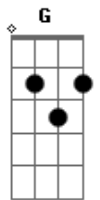

© ukulele-chords.com