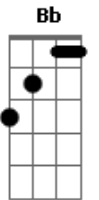

© ukulele-chords.com