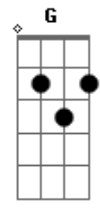

Tom Waits - Tom Trauberts Blues

Tom: F
Intro: F Gm7 F Bb
F G7 C7

Bb F
Gm7 C7 F C7 F
Wasted and wounded, it ain't what the moon did, I've got what I paid for now

Bb F
G C7
See you tomorrow, hey Frank, can I borrow a couple of bucks from you

F Gm7 F Bb
To go waltzing Mathilda, waltzing Mathilda,
F Gm7 C7
You'll go waltzing Mathilda with me

Verse 2

I'm an innocent victim of a blinded alley
And I'm tired of all these soldiers here
No one speaks English, and everything's broken, and my Stacys are soaking wet
To go waltzing Mathilda, waltzing Mathilda,
You'll go waltzing Mathilda with me

Gm7 C7 F
And goodnight to Mathilda, too

Gm7 F Bb F Gm7 C7 F

Acordes

© ukulele-chords.com

© ukulele-chords.com

© ukulele-chords.com

© ukulele-chords.com

© ukulele-chords.com