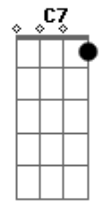

Gm7 C7 F
And goodnight to Mathilda, too

Gm7 F Bb F Gm7 C7 F

Acordes

© ukulele-chords.com

© ukulele-chords.com

© ukulele-chords.com

© ukulele-chords.com

© ukulele-chords.com