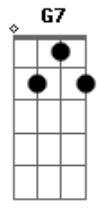

Gm7 C7 F
And goodnight to Mathilda, too

Gm7 F Bb F Gm7 C7 F

Acordes

© ukulele-chords.com

© ukulele-chords.com

© ukulele-chords.com

© ukulele-chords.com

© ukulele-chords.com