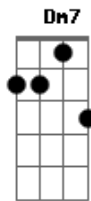

© ukulele-chords.com