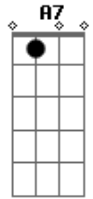

© ukulele-chords.com