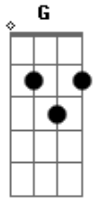

Tom Waits - Picture In a Frame

tom:

G
The sun come up it was blue and gold
A7
The sun come up it was blue and gold
D
The sun come up it was blue and gold
D A7 Cadd9 D

Ever since I put your picture in a frame
[Refrão]
G A7 D Bm
I'm gonna love you till the wheels come off
Em7 A7
Oh..... yeah
D A7 G D
Ever since I put your picture in a frame

Acordes

© ukulele-chords.com