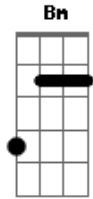

© ukulele-chords.com