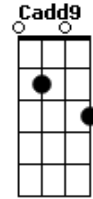

Tom Waits - Picture In a Frame

tom:

G

The sun come up it was blue and gold

A7 D D G D

The sun come up it was blue and gold

D D7 G Cadd9

The sun come up it was blue and gold

D A7 D

Ever since I put your picture in a frame

[Refrão]

G A7 D Bm

I'm gonna love you till the wheels come off

Em7 A7

Oh..... yeah

D A7 G D

Ever since I put your picture in a frame

Acordes

© ukulele-chords.com

© ukulele-chords.com

© ukulele-chords.com

© ukulele-chords.com

© ukulele-chords.com

© ukulele-chords.com