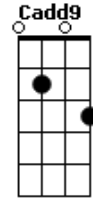

© ukulele-chords.com