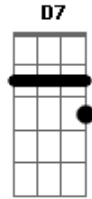

© ukulele-chords.com