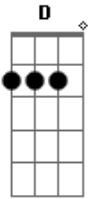

© ukulele-chords.com