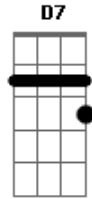

Tom Waits - Picture In a Frame

tom:

G

The sun come up it was blue and gold

A7 D D G D

The sun come up it was blue and gold

D D7 G Cadd9

The sun come up it was blue and gold

D A7 D

Ever since I put your picture in a frame

[Refrão]

G A7 D Bm

I'm gonna love you till the wheels come off

Em7 A7

Oh..... yeah

D A7 G D

Ever since I put your picture in a frame

Acordes

© ukulele-chords.com

© ukulele-chords.com

© ukulele-chords.com

© ukulele-chords.com

© ukulele-chords.com

© ukulele-chords.com