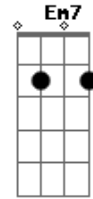

© ukulele-chords.com