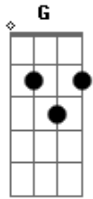

Tom Waits - Picture In a Frame

tom:

G

The sun come up it was blue and gold

A7 D D G D

The sun come up it was blue and gold

D D7 G Cadd9

The sun come up it was blue and gold

D A7 D

Ever since I put your picture in a frame

[Refrão]

G A7 D Bm

I'm gonna love you till the wheels come off

Em7 A7

Oh..... yeah

D A7 G D

Ever since I put your picture in a frame

Acordes

© ukulele-chords.com