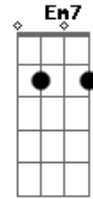

Tom Waits - Picture In a Frame

tom:

G

The sun come up it was blue and gold

A7 D D G D

The sun come up it was blue and gold

D D7 G Cadd9

The sun come up it was blue and gold

D A7 D

Ever since I put your picture in a frame

[Refrão]

G A7 D Bm

I'm gonna love you till the wheels come off

Em7 A7

Oh..... yeah

D A7 G D

Ever since I put your picture in a frame

Acordes

© ukulele-chords.com

© ukulele-chords.com

© ukulele-chords.com

© ukulele-chords.com

© ukulele-chords.com

© ukulele-chords.com