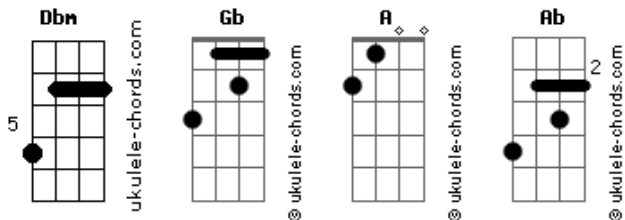

# Tom Waits - New Coat Of Paint

tom:

Dbm

Intro: Dbm Gb A Ab  
Dbm Gb A Ab Dbm

[Primeira Parte]

Let's put a new coat of paint on this lonesome old town  
Dbm Gb A Ab  
Set 'em up, we'll be knockin' em down  
Dbm Gb A Ab  
You wear a dress, baby, and I'll wear a tie  
Dbm Gb A Ab Dbm  
We'll laugh at that old bloodshot moon in that burgundy sky

( Dbm Gb A Ab )  
( Dbm Gb A Ab )  
( Dbm Gb A Ab )  
( Dbm Gb A Ab Dbm )

[Segunda Parte]

All your scribbled lovedreams, are lost or thrown away  
Dbm Gb A Ab  
Here amidst the shuffle of an overflowing day  
Dbm Gb A Ab

## Acordes

Our love needs a transfusion so let's shoot it full of wine  
Dbm Gb A Ab Dbm  
Fishin' for a good time starts with throwin' in your line

( Dbm Gb A Ab )  
( Dbm Gb A Ab )  
( Dbm Gb A Ab )  
( Dbm Gb A Ab Dbm )

[Terceira Parte]

Let's put a new coat of paint on this lonesome old town  
Dbm Gb A Ab  
Set 'em up, we'll be knockin' em down  
Dbm Gb A Ab  
You wear a dress, baby, and I'll wear a tie  
Dbm Gb A Ab Dbm  
We'll laugh at that old bloodshot moon in that burgundy sky