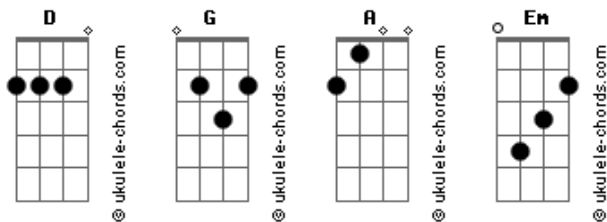

Tom Waits - Downtown Train

tom:

Intro: D G A
D G A

[Primeira Parte]

D G A D
Outside, another yellow moon
G A
Has punched a hole in the nighttime, yes
D G A D
I climb through the window and down to the street
G A
I'm shining like a new dime

[Ponte 1]

G A
The downtown trains are full
G A
With all of those Brooklyn girls
G A
They try so hard to break out of their little worlds

[Segunda Parte]

D G A
Well, you wave your hand and they scatter like crows
D G A D
They have nothing that will ever capture your heart
G A
They're just thorns, without the rose
D G A
Be careful of them in the dark

[Ponte 2]

G A G A
Oh, if I was the one, you chose to be your only one
G A
Oh baby, can't you hear me now? Can't you hear me now?

[Refrão 1]

D G
Will I see you tonight
D G
On a downtown train?
D G Em A
Every night it's just the same; you leave me lonely,
now

[Terceira Parte]

D G A D
I know your window and I know it's late
G A
I know your stairs and your doorway

Acordes

D G A D
I walk down your street and past your gate
G A
I stand by the light at the four-way
[Ponte 3]
G A
You watch them as they fall
G A
Oh baby, they all have heart attacks
G A
They stay at the carnival but they'll never win you back