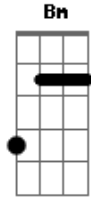

© ukulele-chords.com