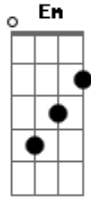

Tom Waits - Blow Wind Blow

Tom: C

Blow wind blow wherever you may go

Put on your overcoat

Take me away Got to take me on into the night

Blow me away

Mary's on the black top
There's a husband in the doghouse

In the middle of a shakedown

She got quiet as a churchmouse

She found raleigh's on the dashboard

Sugardaddy caught a polocar

Ain't no solitary tapdance way down here

I swear I's ridin on a fieldmouse
We were dancin in the slaughterhouse

If you skip along the beltway

Then you skid along the allday

Cause i went a little crazy

And I sat on my highchair

And I'm smokin like a diesel way out here
(Chorus)

Acordes

© ukulele-chords.com

© ukulele-chords.com