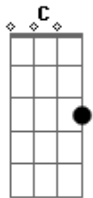

Tom Waits - Blow Wind Blow

Tom: C

Blow wind blow wherever you may go

Put on your overcoat

Take me away Got to take me on into the night

Blow me away

Mary's on the black top
There's a husband in the doghouse

In the middle of a shakedown

She got quiet as a churchmouse

She found raleigh's on the dashboard

Sugardaddy caught a polocar

Ain't no solitary tapdance way down here

I swear I's ridin on a fieldmouse
We were dancin in the slaughterhouse

If you skip along the beltway

Then you skid along the allday

Cause i went a little crazy

And I sat on my highchair

And I'm smokin like a diesel way out here
(Chorus)

Acordes

© ukulele-chords.com