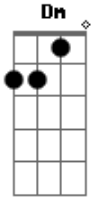

© ukulele-chords.com