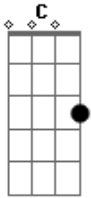

Tom Waits - Blow Wind Blow

Tom: C

Blow wind blow wherever you may go

Put on your overcoat

Take me away Got to take me on into the night

Blow me away

Mary's on the black top
There's a husband in the doghouse

In the middle of a shakedown

She got quiet as a churchmouse

She found raleigh's on the dashboard

Sugardaddy caught a polocar

Ain't no solitary tapdance way down here

I swear I's ridin on a fieldmouse
We were dancin in the slaughterhouse

If you skip along the beltway

Then you skid along the allday

Cause i went a little crazy

And I sat on my highchair

And I'm smokin like a diesel way out here
(Chorus)

Acordes

© ukulele-chords.com

© ukulele-chords.com