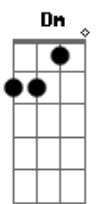

© ukulele-chords.com