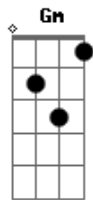

© ukulele-chords.com