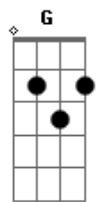

"Is there anyone there?" I say to the dark
But all I get back is a beating heart
Going out of rhythm and I realize

[Pré-Refrão]

Oh, something's changed
Oh, something's changed
Oh, something's changed

[Refrão]

It's just a silhouette, a flick in the blinds
It's just a mind trick, I don't know why
But it reminds me of someone that I used to know
All that I can't forget, is every night right beside me
I open my eyes and it reminds me
I should have never let you go

[Segunda Parte]

Look up there don't you see her face
That familiar heart, that familiar shape
Are giving me a feeling, I can't define

[Pré-Refrão]

Oh, something's changed
Oh, something's changed

[Refrão]

It's just a silhouette, a flick in the blinds
It's just a mind trick, I don't know why
But it reminds me of someone that I used to know
All that I can't forget, is every night right beside me
I open my eyes and it reminds me
I should have never let you go

[Ponte]

I wanna throw my arms around you
Tell everyone I found you
But you're just a shadow in my mind
You know you've got me so enchanted
Why you gotta be cold-hearted
Dancing on your own in the cold streetlight

[Refrão]

It's just a silhouette, a flick in the blinds
It's just a mind trick, I don't know why
But it reminds me of someone that I used to know
All that I can't forget, is every night right beside me
I open my eyes and it reminds me
I should have never let you go

[Final]

Acordes

© ukulele-chords.com