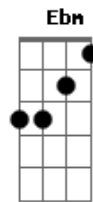

© ukulele-chords.com