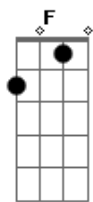

© ukulele-chords.com