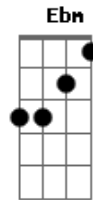

© ukulele-chords.com