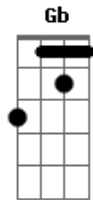

© ukulele-chords.com