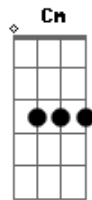

© ukulele-chords.com