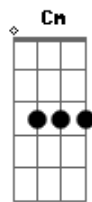

© ukulele-chords.com