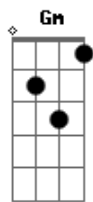

© ukulele-chords.com