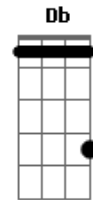

© ukulele-chords.com