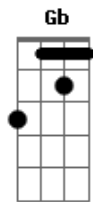

© ukulele-chords.com