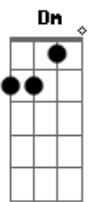

© ukulele-chords.com