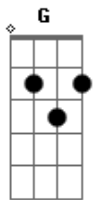

"Is there anyone there?" I say to the dark
But all I get back is a beating heart
Going out of rhythm and I realize

[Pré-Refrão]

Oh, something's changed
Oh, something's changed
Oh, something's changed

[Refrão]

It's just a silhouette, a flick in the blinds
It's just a mind trick, I don't know why
But it reminds me of someone that I used to know
All that I can't forget, is every night right beside me
I open my eyes and it reminds me
I should have never let you go

[Segunda Parte]

Look up there don't you see her face
That familiar heart, that familiar shape
Are giving me a feeling, I can't define

[Pré-Refrão]

Oh, something's changed
Oh, something's changed

[Refrão]

It's just a silhouette, a flick in the blinds
It's just a mind trick, I don't know why
But it reminds me of someone that I used to know
All that I can't forget, is every night right beside me
I open my eyes and it reminds me
I should have never let you go

[Ponte]

I wanna throw my arms around you
Tell everyone I found you
But you're just a shadow in my mind
You know you've got me so enchanted
Why you gotta be cold-hearted
Dancing on your own in the cold streetlight

[Refrão]

It's just a silhouette, a flick in the blinds
It's just a mind trick, I don't know why
But it reminds me of someone that I used to know
All that I can't forget, is every night right beside me
I open my eyes and it reminds me
I should have never let you go

[Final]

Acordes

© ukulele-chords.com