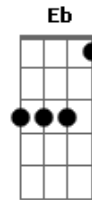

© ukulele-chords.com