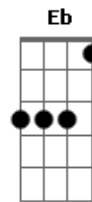

© ukulele-chords.com