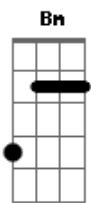

Em D A
She'll keep me hanging on

Em Gbm Bm Gbm G A
North to south, white to black

Em Gbm Bm
When you love someone that don't love you back

G A Bm
Yeah it's not right, I'm magnetised

Gbm G A
To somebody that don't feel it

Bm Gbm G A
Love paralysed, she's never gonna need me

G A Bm
See the couple lying on the bus

Gbm G
Falling asleep with so much trust

A Bm
I wish I had a chance to let them know

Gbm G
Their love is like a flower in the snow

Em D A
She'll keep me hanging on (keeps me hanging on)

Em D A
She'll keep me hanging on

Acordes

© ukulele-chords.com

© ukulele-chords.com

© ukulele-chords.com

© ukulele-chords.com

© ukulele-chords.com