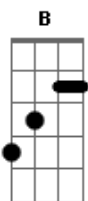

© ukulele-chords.com