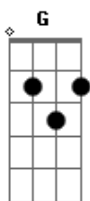

© ukulele-chords.com