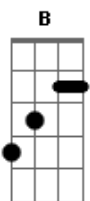

© ukulele-chords.com