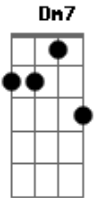

Tom Odell - Black Friday

tom:

Intro: G Em D A
G Em D Dm7

[Primeira Parte]

G Em D
..I wanna Go party, I wanna have fun
A G
I wanna be happy, could you show me how it's done?
Em D
You look so pretty, pretty like the sun
A
I could watch forever while you shine on everyone

[Refrão]

G Em D
..It's Black Friday, we're in a black taxi
A G
You take my hand and hold it gently on the middle seat
Em Bm
It's all in my head, it's all in my mind
Gbm G
I'm so selfish, you're so kind
Em Bm
It's all in my head, baby, I can't breathe
G D
I look in the mirror, what is happening to me?

(D Gbm Bm Gb7)

[Segunda Parte]

Acordes

© ukulele-chords.com

© ukulele-chords.com

© ukulele-chords.com

© ukulele-chords.com

© ukulele-chords.com

© ukulele-chords.com

© ukulele-chords.com

© ukulele-chords.com

© ukulele-chords.com

G Em D
..I want a better body, I want better skin
A G
I wanna be perfect like all your other friends
Em D
You look so pretty, pretty like the wind
Dm7
Every time you touch me, I feel adrenaline