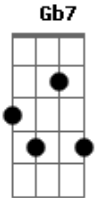

Tom Odell - Black Friday

tom:

Intro: G Em D A
G Em D Dm7

[Primeira Parte]

G Em D
..I wanna Go party, I wanna have fun
A G
I wanna be happy, could you show me how it's done?
Em D
You look so pretty, pretty like the sun
A
I could watch forever while you shine on everyone

[Refrão]

G Em D
..It's Black Friday, we're in a black taxi
A G
You take my hand and hold it gently on the middle seat
Em Bm
It's all in my head, it's all in my mind
Gbm G
I'm so selfish, you're so kind
Em Bm
It's all in my head, baby, I can't breathe
G D
I look in the mirror, what is happening to me?

(D Gbm Bm Gb7)

[Segunda Parte]

Acordes

© ukulele-chords.com

© ukulele-chords.com

© ukulele-chords.com

© ukulele-chords.com

© ukulele-chords.com

© ukulele-chords.com

© ukulele-chords.com

© ukulele-chords.com

© ukulele-chords.com

G Em D
..I want a better body, I want better skin
A G
I wanna be perfect like all your other friends
Em D
You look so pretty, pretty like the wind
Dm7
Every time you touch me, I feel adrenaline