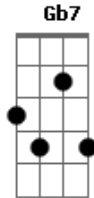

Tom Odell - Black Friday

tom:

Intro: G Em D A
G Em D Dm7

[Primeira Parte]

G Em D
..I wanna Go party, I wanna have fun
A G
I wanna be happy, could you show me how it's done?
Em D
You look so pretty, pretty like the sun
A
I could watch forever while you shine on everyone

[Refrão]

G Em D
..It's Black Friday, we're in a black taxi
A G
You take my hand and hold it gently on the middle seat
Em Bm
It's all in my head, it's all in my mind
Gbm G
I'm so selfish, you're so kind
Em Bm
It's all in my head, baby, I can't breathe
G D
I look in the mirror, what is happening to me?

(D Gbm Bm Gb7)

[Segunda Parte]

Acordes

© ukulele-chords.com

© ukulele-chords.com

© ukulele-chords.com

© ukulele-chords.com

© ukulele-chords.com

© ukulele-chords.com

© ukulele-chords.com

© ukulele-chords.com

© ukulele-chords.com

G Em D
..I want a better body, I want better skin
A G
I wanna be perfect like all your other friends
Em D
You look so pretty, pretty like the wind
Dm7
Every time you touch me, I feel adrenaline