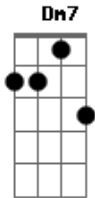

Tom Odell - Black Friday

tom:

Intro: G Em D A
G Em D Dm7

[Primeira Parte]

G Em D
..I wanna Go party, I wanna have fun
A G
I wanna be happy, could you show me how it's done?
Em D
You look so pretty, pretty like the sun
A
I could watch forever while you shine on everyone

[Refrão]

G Em D
..It's Black Friday, we're in a black taxi
A G
You take my hand and hold it gently on the middle seat
Em Bm
It's all in my head, it's all in my mind
Gbm G
I'm so selfish, you're so kind
Em Bm
It's all in my head, baby, I can't breathe
G D
I look in the mirror, what is happening to me?

(D Gbm Bm Gb7)

[Segunda Parte]

Acordes

© ukulele-chords.com

© ukulele-chords.com

© ukulele-chords.com

© ukulele-chords.com

© ukulele-chords.com

© ukulele-chords.com

© ukulele-chords.com

© ukulele-chords.com

© ukulele-chords.com

G Em D
..I want a better body, I want better skin
A G
I wanna be perfect like all your other friends
Em D
You look so pretty, pretty like the wind
Dm7
Every time you touch me, I feel adrenaline