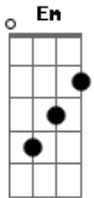

Tom Odell - Black Friday

tom:

Intro: G Em D A
G Em D Dm7

[Primeira Parte]

G Em D
..I wanna Go party, I wanna have fun
A G
I wanna be happy, could you show me how it's done?
Em D
You look so pretty, pretty like the sun
A
I could watch forever while you shine on everyone

[Refrão]

G Em D
..It's Black Friday, we're in a black taxi
A G
You take my hand and hold it gently on the middle seat
Em Bm
It's all in my head, it's all in my mind
Gbm G
I'm so selfish, you're so kind
Em Bm
It's all in my head, baby, I can't breathe
G D
I look in the mirror, what is happening to me?

(D Gbm Bm Gb7)

[Segunda Parte]

Acordes

© ukulele-chords.com

© ukulele-chords.com

© ukulele-chords.com

© ukulele-chords.com

© ukulele-chords.com

© ukulele-chords.com

© ukulele-chords.com

© ukulele-chords.com

© ukulele-chords.com

G Em D
..I want a better body, I want better skin
A G
I wanna be perfect like all your other friends
Em D
You look so pretty, pretty like the wind
Dm7
Every time you touch me, I feel adrenaline