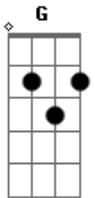

© ukulele-chords.com