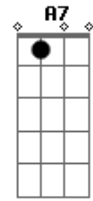

© ukulele-chords.com