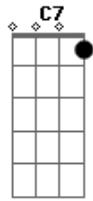

© ukulele-chords.com