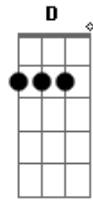

© ukulele-chords.com