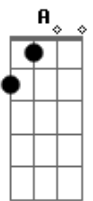

© ukulele-chords.com