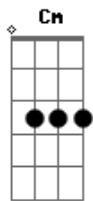

© ukulele-chords.com