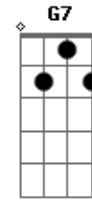

© ukulele-chords.com