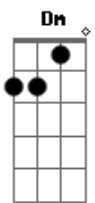

C Bb Am Gm F
Pois ^C Jesus é o ^{Bb} rochedo ^{Am} ^{Gm} ^F divinal

[Solo] F Bb C F
Dm Gm C F
F7 Bb C F
Dm Gm C F

Acordes

© ukulele-chords.com

© ukulele-chords.com

© ukulele-chords.com

© ukulele-chords.com

© ukulele-chords.com