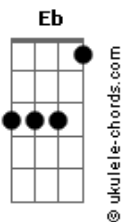

Todd Kerns - Heathrow 4Am

tom:

Intro: Em

C D E
Yesterday's a dream
C D E
Yesterday is now a lifetime away
C D G Gbm
Now here with scribbled thoughts
Em D C
At Heathrow 4 AM
D Em
As I fade

G D
I'll fade away
Em
Leaving you to find your own way
G D
While I find the man I used to be
G Gbm Em D C
(Yesterday's a dream)
C D G Gbm
I'll fade and you'll rise
Em D C
To greet another day
D Em
As I fade away

C D E
You started a new
C D E
From these ashes another day for you
C D G Gbm
I'm Still here i've got scribbled thoughts
Em D C
At Heathrow 4 AM
D Em
As I fade

G D
I'll fade away
Em
Leaving you to find your own way

Acordes

G D
While I find the man I used to be
G Gbm Em D C
(Yesterday's a dream)
C D G Gbm
I'll fade and you'll rise
Em D C
To greet another day
D G
As I fade away

(G Em C D)
(G Em C D)

G Em
When I'd fall apart
C D
You'd pick up the pieces on me
G Em
When I'd fall apart
C D
You'd put me back together once again
G Em
When I'd come apart
C D
You'd stitch me up I'd unravel anyway
G Em Eb Em
I still fall apart but