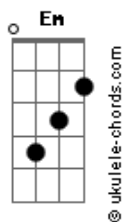

Todd Kerns - Heathrow 4Am

tom:

Intro: Em

C D E
Yesterday's a dream
C D E
Yesterday is now a lifetime away
C D G Gbm
Now here with scribbled thoughts
Em D C
At Heathrow 4 AM
D Em
As I fade

G D
I'll fade away
Em
Leaving you to find your own way
G D
While I find the man I used to be
G Gbm Em D C
(Yesterday's a dream)
C D G Gbm
I'll fade and you'll rise
Em D C
To greet another day
D Em
As I fade away

C D E
You started a new
C D E
From these ashes another day for you
C D G Gbm
I'm Still here i've got scribbled thoughts
Em D C
At Heathrow 4 AM
D Em
As I fade

G D
I'll fade away
Em
Leaving you to find your own way

Acordes

G D
While I find the man I used to be
G Gbm Em D C
(Yesterday's a dream)
C D G Gbm
I'll fade and you'll rise
Em D C
To greet another day
D G
As I fade away

(G Em C D)
(G Em C D)

G Em
When I'd fall apart
C D
You'd pick up the pieces on me
G Em
When I'd fall apart
C D
You'd put me back together once again
G Em
When I'd come apart
C D
You'd stitch me up I'd unravel anyway
G Em Eb Em
I still fall apart but