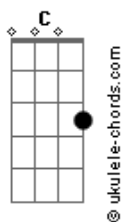

Todd Kerns - Heathrow 4Am

tom:

Intro: Em

C D E
Yesterday's a dream
C D E
Yesterday is now a lifetime away
C D G Gbm
Now here with scribbled thoughts
Em D C
At Heathrow 4 AM
D Em
As I fade

G D
I'll fade away
Em
Leaving you to find your own way
G D
While I find the man I used to be
G Gbm Em D C
(Yesterday's a dream)
C D G Gbm
I'll fade and you'll rise
Em D C
To greet another day
D Em
As I fade away

C D E
You started a new
C D E
From these ashes another day for you
C D G Gbm
I'm Still here i've got scribbled thoughts
Em D C
At Heathrow 4 AM
D Em
As I fade

G D
I'll fade away
Em
Leaving you to find your own way

Acordes

G D
While I find the man I used to be
G Gbm Em D C
(Yesterday's a dream)
C D G Gbm
I'll fade and you'll rise
Em D C
To greet another day
D G
As I fade away

(G Em C D)
(G Em C D)

G Em
When I'd fall apart
C D
You'd pick up the pieces on me
G Em
When I'd fall apart
C D
You'd put me back together once again
G Em
When I'd come apart
C D
You'd stitch me up I'd unravel anyway
G Em Eb Em
I still fall apart but