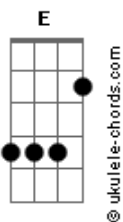

Todd Kerns - Heathrow 4Am

tom:

Intro: Em

C D E
Yesterday's a dream
C D E
Yesterday is now a lifetime away
C D G Gbm
Now here with scribbled thoughts
Em D C
At Heathrow 4 AM
D Em
As I fade

G D
I'll fade away
Em
Leaving you to find your own way
G D
While I find the man I used to be
G Gbm Em D C
(Yesterday's a dream)
C D G Gbm
I'll fade and you'll rise
Em D C
To greet another day
D Em
As I fade away

C D E
You started a new
C D E
From these ashes another day for you
C D G Gbm
I'm Still here i've got scribbled thoughts
Em D C
At Heathrow 4 AM
D Em
As I fade

G D
I'll fade away
Em
Leaving you to find your own way

Acordes

G D
While I find the man I used to be
G Gbm Em D C
(Yesterday's a dream)
C D G Gbm
I'll fade and you'll rise
Em D C
To greet another day
D G
As I fade away

(G Em C D)
(G Em C D)

G Em
When I'd fall apart
C D
You'd pick up the pieces on me
G Em
When I'd fall apart
C D
You'd put me back together once again
G Em
When I'd come apart
C D
You'd stitch me up I'd unravel anyway
G Em Eb Em
I still fall apart but