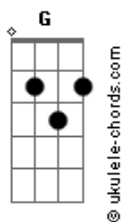

Todd Kerns - Heathrow 4Am

tom:

Intro: Em

C D E
Yesterday's a dream
C D E
Yesterday is now a lifetime away
C D G Gbm
Now here with scribbled thoughts
Em D C
At Heathrow 4 AM
D Em
As I fade

G D
I'll fade away
Em
Leaving you to find your own way
G D
While I find the man I used to be
G Gbm Em D C
(Yesterday's a dream)
C D G Gbm
I'll fade and you'll rise
Em D C
To greet another day
D Em
As I fade away

C D E
You started a new
C D E
From these ashes another day for you
C D G Gbm
I'm Still here i've got scribbled thoughts
Em D C
At Heathrow 4 AM
D Em
As I fade

G D
I'll fade away
Em
Leaving you to find your own way

Acordes

G D
While I find the man I used to be
G Gbm Em D C
(Yesterday's a dream)
C D G Gbm
I'll fade and you'll rise
Em D C
To greet another day
D G
As I fade away

(G Em C D)
(G Em C D)

G Em
When I'd fall apart
C D
You'd pick up the pieces on me
G Em
When I'd fall apart
C D
You'd put me back together once again
G Em
When I'd come apart
C D
You'd stitch me up I'd unravel anyway
G Em Eb Em
I still fall apart but