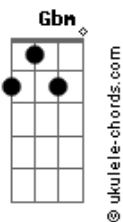

Todd Kerns - Heathrow 4Am

tom:

Intro: Em

C D E
Yesterday's a dream
C D E
Yesterday is now a lifetime away
C D G Gbm
Now here with scribbled thoughts
Em D C
At Heathrow 4 AM
D Em
As I fade

G D
I'll fade away
Em
Leaving you to find your own way
G D
While I find the man I used to be
G Gbm Em D C
(Yesterday's a dream)
C D G Gbm
I'll fade and you'll rise
Em D C
To greet another day
D Em
As I fade away

C D E
You started a new
C D E
From these ashes another day for you
C D G Gbm
I'm Still here i've got scribbled thoughts
Em D C
At Heathrow 4 AM
D Em
As I fade

G D
I'll fade away
Em
Leaving you to find your own way

Acordes

G D
While I find the man I used to be
G Gbm Em D C
(Yesterday's a dream)
C D G Gbm
I'll fade and you'll rise
Em D C
To greet another day
D G
As I fade away

(G Em C D)
(G Em C D)

G Em
When I'd fall apart
C D
You'd pick up the pieces on me
G Em
When I'd fall apart
C D
You'd put me back together once again
G Em
When I'd come apart
C D
You'd stitch me up I'd unravel anyway
G Em Eb Em
I still fall apart but

G D
I'll fade away
Em
Leaving you to find your own way
G D
While I find the man I used to be
G Gbm Em D C
(Yesterday's a dream)
C D G Gbm
I'll fade and you'll rise
Em D C
To greet another day
D Em
As I fade away