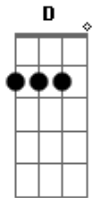

Toby Keith - Don't Let The Old Man In

tom:

^D
[Primeira Parte]

^D
Don't let the old man in
^G
I wanna live me some more
^{A7}
Can't leave it up to him
^D
He's knocking on my door

[Segunda Parte]

And I knew all of my life
^G
That someday it would end
^{A7}
Get up and go outside
^D ^{D7}
Don't let the old man in

[Refrão]

^G
Many moons I have lived
^D
My body's weathered and worn
^{E7}
Ask yourself how old would you be
^{A7}
If you didn't know the day you were born

[Terceira Parte]

^D
Try to love on your wife
^G
And stay close to your friends
^{A7}
Toast each sundown with wine
^D
Don't let the old man in
^D ^G ^{A7} ^D ^{D7}
(Hummmm)

[Refrão]

Many moons I have lived
^D
My body's weathered and worn
^{E7}
Ask yourself how old would you be
^{A7}
If you didn't know the day you were born

[Quarta Parte]

^D
When he rides up on his horse
^G
And you feel that cold bitter wind
^{A7}
Look out your window and smile
^D
Don't let the old man in
^{A7}
Look out your window and smile
^{D2} ^D
Don't let the old man

Acordes

© ukulele-chords.com