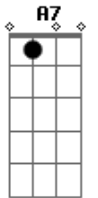

© ukulele-chords.com