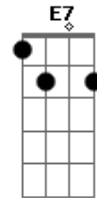

© ukulele-chords.com