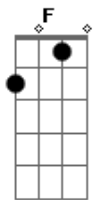

To Kill a King - Choices

tom:

Intro: F Bb Dm C

F Bb
I never took away your crutch
Dm C
Just became it day by day
F Bb
Blood fillin? up our boots
Dm C
Whats the use in talking?
Dm C C
All you wanna do is walk
Dm C C
It?s all you wanna do
Gm F
This is how the summer ends
Gm F
This is how the summer ends

F Bb
I never took away your crutch
Dm C
Just became it day by day
F Bb
Blood fillin? up our boots
Dm C
Whats the use in talking?
F Bb Dm C
Eyes are open finally
F Bb Dm C
Eyes are open finally
Dm C C
All you wanna do is walk
Dm C C
It?s all you wanna do, do, and
Gm F
This is how the summer ends
Gm F
This is how the summer ends

F Am
I, I have the same choices
As you do Dm
As you do Bb C
As you do F

When you fall
Fall like I knew you would Am
Lead me down down down Dm
Lead me down Bb C

F Bb
I never showed you what I want
Dm C
You never told me what you need
F Bb
A match bursting into flames
Dm C
And all is dust soon enough
F Bb Dm C
Eyes are open finally
F Bb Dm C
Eyes are open finally
Dm C C
All you wanna do is walk
Dm C C
It?s all you wanna do, do, and
Gm F
This is how the summer ends
Gm F
This is how the summer ends

F Am
I, I have the same choices
As you do Dm
As you do Bb C
As you do F
When you fall
Fall like I knew you would Am
Lead me down down down Dm
Lead me down Bb C

F
He?s on your doorstep
Am
He?s laden with flowers
Dm
This garden is freezing teasing
Bb
You?re leaving me for hours

Acordes

© ukulele-chords.com