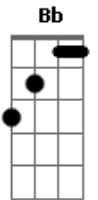

© ukulele-chords.com