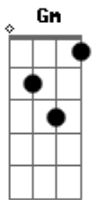

© ukulele-chords.com