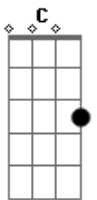

© ukulele-chords.com