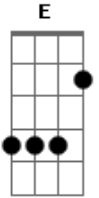

© ukulele-chords.com