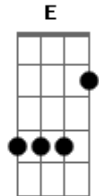

Tito Salu - Pass Golly Friends

tom:

A

(A D E A D E A E)

I care for USA
 I care for UK
 I ride my bike in city of the train
 I wanna run every day

(Chorus)

(A Gbm D) (3x) E

Pass, pass golly friends

(A D E A D E A E)

I lost my bike
 I lost my shoes
 I lost my money and stayed alone
 Send for my pocket in 190
 Can't you come when everybody gone

Acordes

© ukulele-chords.com

© ukulele-chords.com

© ukulele-chords.com