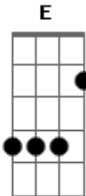

© ukulele-chords.com