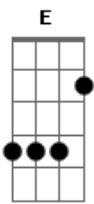

© ukulele-chords.com