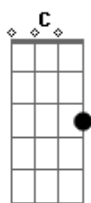

© ukulele-chords.com