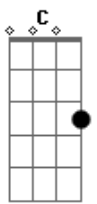

© ukulele-chords.com