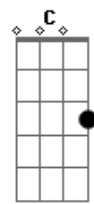

© ukulele-chords.com