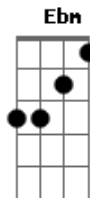

[Refrão]

E
I just want somebody (body)
B
To treat me like somebody (body)
E
Won't be like everybody (body)
B

All you got to do is love me for me baby

[Segunda Parte]

E Gb
Now don't be misled by the things that I said in the past
Gb
I was young
E
I was looking for a thrill
Gb
That didn't last long
Ebm
I was in it for the wrong
Abm
Wrong reason, wrong season, wrong person (yeah)
E Gb
'Cause he just wanted one thing
Ebm Abm
And I just wanted something to smile at, and live for, and hug
on (oh)
E Gb
I'd rather have quality than quantity
Ebm Abm
Oh I just want someone that'll keep it real with me

[Refrão]

E
I just want somebody (body)
B
To treat me like somebody (body)
E
Won't be like everybody (body)
B
All you got to do is love me for me baby

Acordes

© ukulele-chords.com

© ukulele-chords.com

© ukulele-chords.com