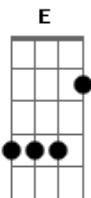

Tink - Treat Me Like Somebody

Tom: B

[Primeira Parte]

E Gb
Somebody real is hard to find
Ebm Abm
Somebody worth all your time
E Gb
Somebody who can tell you the truth
Ebm Abm
Someone who loves you for you
E Gb
Someone who knows all of your flaws and
Ebm Abm
Doesn't impose, try to control them
E
Let's you be free
Gb
Doesn't deceive
Ebm
They give you a chance to believe
Abm
Believe in something

[Refrão]

E
I just want somebody (body)
B
To treat me like somebody (body)
E
Won't be like everybody (body)
B

All you got to do is love me for me baby

[Segunda Parte]

E Gb
Now don't be misled by the things that I said in the past
Gb
I was young
E
I was looking for a thrill
Gb
That didn't last long
Ebm
I was in it for the wrong
Abm
Wrong reason, wrong season, wrong person (yeah)
E Gb
'Cause he just wanted one thing
Ebm Abm
And I just wanted something to smile at, and live for, and hug
on (oh)
E Gb
I'd rather have quality than quantity
Ebm Abm
Oh I just want someone that'll keep it real with me

[Pré-Refrão]

E Gb
Is that too much?
Ebm Abm
'Cause I've been on the search and I'm losing my hope
E Gb
Is that too much? Is that too much?
Ebm Abm
Trying to find love in a world so cold
E Gb
Is that too much?
Ebm Abm
I just want an answer, I can't be the only one
E Gb
Is that too much?
Ebm
You ain't got to be perfect
Abm E
Just give me a purpose to love

[Refrão]

E
I just want somebody (body)
B
To treat me like somebody (body)
E
Won't be like everybody (body)
B
All you got to do is love me for me baby

Acordes

© ukulele-chords.com

© ukulele-chords.com

© ukulele-chords.com