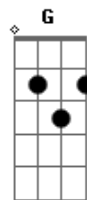

© ukulele-chords.com