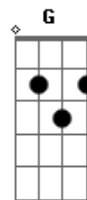

© ukulele-chords.com