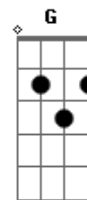

© ukulele-chords.com