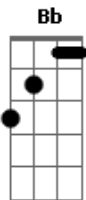

© ukulele-chords.com