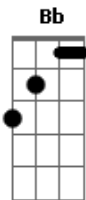

© ukulele-chords.com