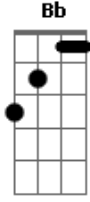

© ukulele-chords.com