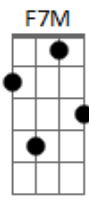

© ukulele-chords.com