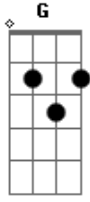

© ukulele-chords.com