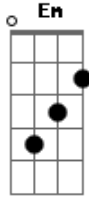

© ukulele-chords.com