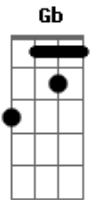

© ukulele-chords.com