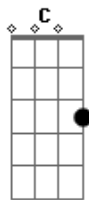

© ukulele-chords.com