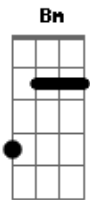

© ukulele-chords.com

F C G D A

A D A
You talk about your new plans
D A
To move on up the stairway
C A
You dream about the highlife
D
That's waiting for you there
Gb
A world of fame and fortune
D A
That's just around the corner
A D A
But I don't need no high life
D A
To make me feel a woman
C A
And I don't need to reach for
D
No castles in the sky
Gb
Just put your arms around me
G
Devour me
D
?Cus paradise is here
D
It's time to stop your crying
Bm D
The future is this moment
G
And not some place out there
Bm
Tonight I need your love
A G
Don't talk about tomorrow
D A G
Right now... I need your loving
D A Bm G
Right now... give it to me
D Gb G
Right now... I want your loving
D A G
Right now... I need your loving
[Final] D A G