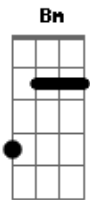

Tina Turner - Paradise Is Here

tom:

Intro: F D F G A
F C G D A

A D A
You say you want to live some
D A
Move out into the fast lane
C A
You say you need excitement
D
To make you come alive
Gb
Some place a millions miles from
G A
The shadows that surround you
A D A
I look for your attention
D A
You're lost out in the future
C A
Where lovers ask no questions
D
And shadows never fall
Bm Gb
Some pilgrim bound for paradise
G
No compromise
D
But paradise is here
D
It's time to stop your crying
Bm D
The future is this moment
G
And not some place out there
Bm
Tonight I need your love
A G
Don't talk about tomorrow
D A G
Right now... I need your loving
D A Bm G
Right now... give it to me
D Gb G
Right now... I want your loving
D
Right now

© ukulele-chords.com

F C G D A

A D A
You talk about your new plans
D A
To move on up the stairway
C A
You dream about the highlife
D
That's waiting for you there
Gb
A world of fame and fortune
D A
That's just around the corner
A D A
But I don't need no high life
D A
To make me feel a woman
C A
And I don't need to reach for
D
No castles in the sky
Gb
Just put your arms around me
G
Devour me
D
?Cus paradise is here
D
It's time to stop your crying
Bm D
The future is this moment
G
And not some place out there
Bm
Tonight I need your love
A G
Don't talk about tomorrow
D A G
Right now... I need your loving
D A Bm G
Right now... give it to me
D Gb G
Right now... I want your loving
D A G
Right now... I need your loving
[Final] D A G