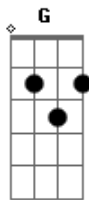

© ukulele-chords.com