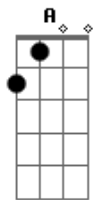

Tina Turner - Paradise Is Here

tom:

Intro: F D F G A
F C G D A

A D A
You say you want to live some
D A
Move out into the fast lane
C A
You say you need excitement
D
To make you come alive
Gb
Some place a millions miles from
G A
The shadows that surround you
A D A
I look for your attention
D A
You're lost out in the future
C A
Where lovers ask no questions
D
And shadows never fall
Bm Gb
Some pilgrim bound for paradise
G
No compromise
D
But paradise is here
D
It's time to stop your crying
Bm D
The future is this moment
G
And not some place out there
Bm
Tonight I need your love
A G
Don't talk about tomorrow
D A G
Right now... I need your loving
D A Bm G
Right now... give it to me
D Gb G
Right now... I want your loving
D
Right now

[Solo] F D F G A

Acordes

© ukulele-chords.com