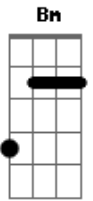

Tina Charles - You Set My Heart On Fire

tom:

Intro: A Gbm A
 . Gbm A Gbm

Gbm Bm
 Once, my life, was just, a lonely room
 Gbm Bm
 With, no one, to take, away my gloom
 Bm
 Waiting for, someone to come
 A Gbm
 And fill my life, with love
 Bm E
 Ooh sweet love

A
 And set my heart on fire, fire
 Gbm
 Burning at the flame of love
 Bm
 Higher, higher

E
 Than the stars above

A
 I need someone to drive me wilder, wilder

Gbm
 Than a raging storm

Bm
 Oh i need somebody

A Gbm

Acordes

© ukulele-chords.com

© ukulele-chords.com

© ukulele-chords.com

© ukulele-chords.com

To burn me at the flame of love, yeah

(A Gbm A Gbm)

Gbm Bm
 Every, cloud, must have, a silver lining
 Gbm Bm
 You came, along, my knight, in armor shining
 Bm
 All my life i've been knocking on doors
 A Gbm Bm E
 Now i'm so glad that door that opened was yours
 A
 You set my heart on fire, fire
 Gbm
 Fire with the flame of love
 Bm
 Oh you take me higher higher
 E
 Than the stars above
 A
 You drive me, drive me wilder, wilder
 Gbm
 Than a raging storm
 Bm E A Gbm
 Oh pretty baby i'm burning at your flame of love, yeah
 Bm E A Gbm
 Oh pretty baby i'm burning, burning at your love
 Bm E A Gbm
 Ooh pretty baby i'm burning, burning with love