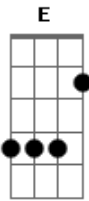

Tina Charles - You Set My Heart On Fire

tom:

Intro: A Gbm A
 . Gbm A Gbm

Gbm Bm
 Once, my life, was just, a lonely room
 Gbm Bm
 With, no one, to take, away my gloom
 Bm
 Waiting for, someone to come
 A Gbm
 And fill my life, with love
 Bm E
 Ooh sweet love

A
 And set my heart on fire, fire
 Gbm
 Burning at the flame of love
 Bm
 Higher, higher

E
 Than the stars above

A
 I need someone to drive me wilder, wilder

Gbm
 Than a raging storm

Bm
 Oh i need somebody

A Gbm

Acordes

© ukulele-chords.com

© ukulele-chords.com

© ukulele-chords.com

© ukulele-chords.com

To burn me at the flame of love, yeah

(A Gbm A Gbm)

Gbm Bm
 Every, cloud, must have, a silver lining
 Gbm Bm
 You came, along, my knight, in armor shining
 Bm
 All my life i've been knocking on doors
 A Gbm Bm E
 Now i'm so glad that door that opened was yours
 A
 You set my heart on fire, fire
 Gbm
 Fire with the flame of love
 Bm
 Oh you take me higher higher
 E
 Than the stars above
 A
 You drive me, drive me wilder, wilder
 Gbm
 Than a raging storm
 Bm E A Gbm
 Oh pretty baby i'm burning at your flame of love, yeah
 Bm E A Gbm
 Oh pretty baby i'm burning, burning at your love
 Bm E A Gbm
 Ooh pretty baby i'm burning, burning with love