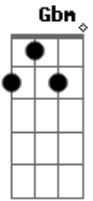

© ukulele-chords.com