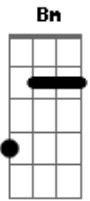

Tina Charles - You Set My Heart On Fire

tom:

Intro: A Gbm A
 . Gbm A Gbm

Gbm Bm
 Once, my life, was just, a lonely room
 Gbm Bm
 With, no one, to take, away my gloom
 Bm
 Waiting for, someone to come
 A Gbm
 And fill my life, with love
 Bm E
 Ooh sweet love

A
 And set my heart on fire, fire
 Gbm
 Burning at the flame of love
 Bm
 Higher, higher

E
 Than the stars above

A
 I need someone to drive me wilder, wilder

Gbm
 Than a raging storm

Bm
 Oh i need somebody

A Gbm

Acordes

© ukulele-chords.com

© ukulele-chords.com

© ukulele-chords.com

© ukulele-chords.com

To burn me at the flame of love, yeah

(A Gbm A Gbm)