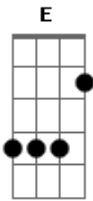

Tina Charles - You Set My Heart On Fire

tom:

Intro: A Gbm A
 . Gbm A Gbm

Gbm Bm
 Once, my life, was just, a lonely room
 Gbm Bm
 With, no one, to take, away my gloom
 Bm
 Waiting for, someone to come
 A Gbm
 And fill my life, with love
 Bm E
 Ooh sweet love

A
 And set my heart on fire, fire
 Gbm
 Burning at the flame of love
 Bm
 Higher, higher

E
 Than the stars above

A
 I need someone to drive me wilder, wilder

Gbm
 Than a raging storm

Bm
 Oh i need somebody

A Gbm

Acordes

© ukulele-chords.com

© ukulele-chords.com

© ukulele-chords.com

© ukulele-chords.com

To burn me at the flame of love, yeah

(A Gbm A Gbm)

Gbm Bm
 Every, cloud, must have, a silver lining
 Gbm Bm
 You came, along, my knight, in armor shining
 Bm
 All my life i've been knocking on doors
 A Gbm Bm E
 Now i'm so glad that door that opened was yours
 A
 You set my heart on fire, fire
 Gbm
 Fire with the flame of love
 Bm
 Oh you take me higher higher
 E
 Than the stars above
 A
 You drive me, drive me wilder, wilder
 Gbm
 Than a raging storm
 Bm E A Gbm
 Oh pretty baby i'm burning at your flame of love, yeah
 Bm E A Gbm
 Oh pretty baby i'm burning, burning at your love
 Bm E A Gbm
 Ooh pretty baby i'm burning, burning with love