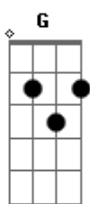

C
But I've lost my way
Am Em G D
She had rainbow eyes
Am Em G C
Ooh, ooh
D Em G C
Rainbow eyes
D Em G C
Rainbow eyes
D Em G Em
Rainbow eyes

Acordes

© ukulele-chords.com

© ukulele-chords.com

© ukulele-chords.com