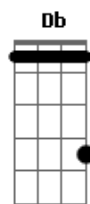

© ukulele-chords.com