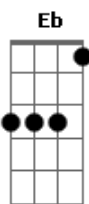

C D G
No sighs or mysteries

Em Am7 D
She lay golden in the sun
C D G
No broken harmonies
C
But I've lost my way
Am Em G D
She had rainbow eyes
Am Em G C
Rainbow eyes

Am D D D D D
Rainbow eyes

(Em G Em C Am)
(D D D Am7 D D D)

Em G D Am
Summer nights are colder now
C D Em
They've taken down the fair
Em G D Am
All the lights have died somehow
C D Em
Or were they ever there

C D G
No sighs or mysteries
Em A D D D D D D

She lay golden in the sun
C D G
No broken harmonies

C
But I've lost my way
Am Em G D
She had rainbow eyes
Am Em G C
Ooh, ooh
D Em G C
Rainbow eyes
D Em G C
Rainbow eyes
D Em G Em
Rainbow eyes

Acordes

© ukulele-chords.com

© ukulele-chords.com

© ukulele-chords.com