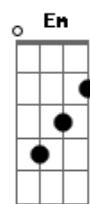

© ukulele-chords.com