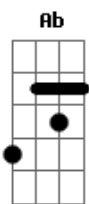

© ukulele-chords.com