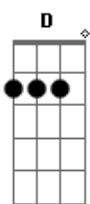

Kotipelto - Rainbow Eyes

Tom: Gb

(forma dos acordes no tom de G)

Afinação: Eb Ab Db Gb Bb Eb

[Intro] Em G Em C Am
D D D Am7 D D D

Em G D D D Am
She's been gone since yesterday
C D Em
Oh i didn't care
Em G D D D Am
Never cared for yesterdays
C D Em
Fancies in the air

C D G
No sighs or mysteries
Em Am D D D D D
She lay golden in the sun
C D G
No broken harmonies

C
But I've lost my way
Am Em G D
She had rainbow eyes

Am Em G C
Rainbow eyes

Am D D D D D
Rainbow eyes

Em G D Am
Love should be a simple blend
C D Em
A whispering on the shore
Em G D Am
No clever words you can't defend
C D Em
They lead to never more

C D G
No sighs or mysteries

Em Am7 D
She lay golden in the sun
C D G
No broken harmonies
C
But I've lost my way
Am Em G D
She had rainbow eyes
Am Em G C
Rainbow eyes

Am D D D D D
Rainbow eyes

(Em G Em C Am)
(D D D Am7 D D D)

Em G D Am
Summer nights are colder now
C D Em
They've taken down the fair
Em G D Am
All the lights have died somehow
C D Em
Or were they ever there

C D G
No sighs or mysteries
Em A D D D D D D

She lay golden in the sun
C D G
No broken harmonies

C
But I've lost my way
Am Em G D
She had rainbow eyes
Am Em G C
Ooh, ooh
D Em G C
Rainbow eyes
D Em G C
Rainbow eyes
D Em G Em
Rainbow eyes

Acordes