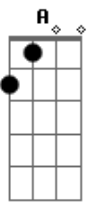

© ukulele-chords.com