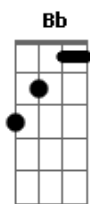

© ukulele-chords.com