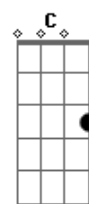

© ukulele-chords.com

© ukulele-chords.com