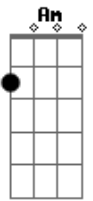

© ukulele-chords.com