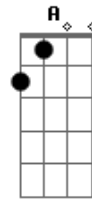

© ukulele-chords.com