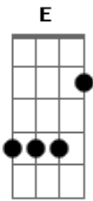

© ukulele-chords.com