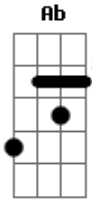

© ukulele-chords.com