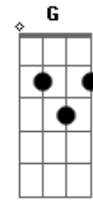

© ukulele-chords.com