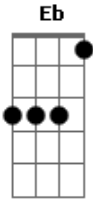

© ukulele-chords.com