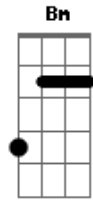

© ukulele-chords.com