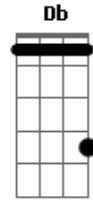

© ukulele-chords.com