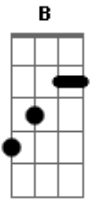

© ukulele-chords.com