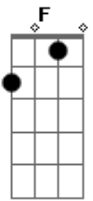

© ukulele-chords.com