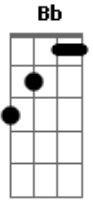

Kotipelto - Black Diamond

tom:

Bb (forma dos acordes no tom de B)

Afinação: Eb Ab Db Gb Bb Eb

Intro: Bm G A Bm
Bm G A Bm

My black diamond

[Solo] Bm Gb Bm Gb G Gb Bm Gb
Bm Gb Bm Gb G Gb Bm E

Am F
Again I see you standing there watching me
Am F
Your gaze, those eyes are tantalizing openly
G F
Inviting me to get close to you
F
Can't help myself
G E
There's fascination in the air
Am F
I try to fight this strong sensation
Am F
But there's no chance to escape from this temptation
G F
Feels like I've known you before
F
Repeating phrases
G E
But I yearn for something more
Am F G Am
I know I can't stay by your side forever
Am F G
But I know I won't forget your beauty
Am

Am F G Am
I know I can't stay by your side forever
Am F G
But I know I won't forget your beauty
Am
My black diamond
Bm G A Bm
I know I can't stay by your side forever
Bm G A
But I know I won't forget your beauty
Bm
My black diamond
Bm G A
No I won't forget oh oh
Bm Bm G A
But I just can't stay by your side oh oh oh oh
Bm
My black diamond

Acordes

© ukulele-chords.com