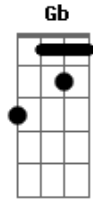

© ukulele-chords.com