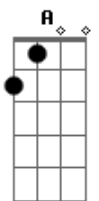

# Tim Montana - Stronger Than You

tom:

Intro: D G7 A7 D G7 A7  
D G7 A7 D G7 A7

D G7 A7  
Ain't A Tent Revival In The Bible Belt  
D G7 A7  
Could Save Me From The Hell That You Left Me In  
D G7 A7  
Been Burning Up The Road Ever Since You Left  
D G7 A7  
Bunch A Right Wrong Turns And Another Dead End  
( D G7 A7 D G7 A7 )

D G7 A7 D G7 A7  
Hey The Way It's Going I'm A Goner  
D G7 A7 D G7 A7  
Won't Live Living Like This Too Much Longer  
A7 C G7  
Trying To Find Something Stronger  
D G7 A7 D G7 A7  
Stronger Than You A Bit Stronger Than You

## Acordes

© ukulele-chords.com

© ukulele-chords.com

© ukulele-chords.com

© ukulele-chords.com

© ukulele-chords.com

D G7 A7  
But There's Rattle Snake Venom Running Through My Veins  
( D G7 A7 )

D G7 A7 D G7 A7  
Hey The Way It's Going I'm A Goner  
D G7 A7 D G7 A7  
Won't Live Living Like This Too Much Longer  
A7 C G7  
Trying To Find Something Stronger  
D G7 A7 D G7 A7  
Stronger Than You A Bit Stronger Than You

[Solo] D G7 A7 D G7 A7  
D G7 A7 D G7 A7

D G7 A7 D G7 A7  
Hey The Way It's Going I'm A Goner  
D G7 A7 D G7 A7  
I Won't Live Living Like This Too Much Longer  
D G7 A7 D G7 A7  
Hey The Way It's Going I'm A Goner  
D G7 A7 D G7 A7  
I Won't Live Living Like This Too Much Longer  
A7 C G7  
Trying To Find Something Stronger  
D  
Stronger Than You