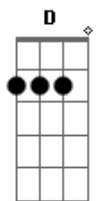

Tim Montana - Stronger Than You

tom:

Intro: D G7 A7 D G7 A7
D G7 A7 D G7 A7

D G7 A7
Ain't A Tent Revival In The Bible Belt
D G7 A7
Could Save Me From The Hell That You Left Me In
D G7 A7
Been Burning Up The Road Ever Since You Left
D G7 A7
Bunch A Right Wrong Turns And Another Dead End
(D G7 A7 D G7 A7)

D G7 A7
Rolled Back In The Hills For Some Carolina Clear
D G7 A7
Guess I Must Have Took It Just A Little Too Far
D G7 A7
It Burned Going Down Til I Couldn't Get Up
D G7 A7
Came Down The Mountain Feeling Empty As The Jar
(D G7 A7)

D G7 A7 D G7 A7
Hey The Way It's Going I'm A Goner
D G7 A7 D G7 A7
Won't Live Living Like This Too Much Longer
A7 C G7
Trying To Find Something Stronger
D G7 A7 D G7 A7
Stronger Than You A Bit Stronger Than You

D G7 A7
Spent Some Time In The Desert With A Medicine Man
D G7 A7
Peace Pipe Smoking Like A Santa Fe Train
D G7 A7
He Said Son Yeah I'd Help You If I Can

Acordes

© ukulele-chords.com