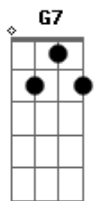

© ukulele-chords.com