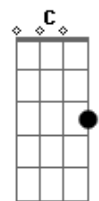

# Tim Montana - Stronger Than You

tom:

Intro: D G7 A7 D G7 A7  
D G7 A7 D G7 A7

D G7 A7  
Ain't A Tent Revival In The Bible Belt  
D G7 A7  
Could Save Me From The Hell That You Left Me In  
D G7 A7  
Been Burning Up The Road Ever Since You Left  
D G7 A7  
Bunch A Right Wrong Turns And Another Dead End  
( D G7 A7 D G7 A7 )

D G7 A7 D G7 A7  
Hey The Way It's Going I'm A Goner  
D G7 A7 D G7 A7  
Won't Live Living Like This Too Much Longer  
A7 C G7  
Trying To Find Something Stronger  
D G7 A7 D G7 A7  
Stronger Than You A Bit Stronger Than You

D G7 A7  
Spent Some Time In The Desert With A Medicine Man  
D G7 A7  
Peace Pipe Smoking Like A Santa Fe Train  
D G7 A7  
He Said Son Yeah I'd Help You If I Can

## Acordes

© ukulele-chords.com

© ukulele-chords.com

© ukulele-chords.com

© ukulele-chords.com

© ukulele-chords.com

D G7 A7  
But There's Rattle Snake Venom Running Through My Veins  
( D G7 A7 )

D G7 A7 D G7 A7  
Hey The Way It's Going I'm A Goner  
D G7 A7 D G7 A7  
Won't Live Living Like This Too Much Longer  
A7 C G7  
Trying To Find Something Stronger  
D G7 A7 D G7 A7  
Stronger Than You A Bit Stronger Than You