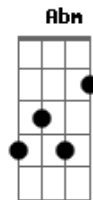

© ukulele-chords.com