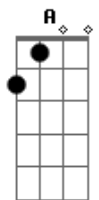

I can have a dark side
I can have a dark side

I wrote a letter to Mr Sony
I said, "Hey Sony what's going down?"
"I've got a record and I reckon it's wicked
"And I think you should s-spread it around"
He said, "Hey Tim, I quite like your work
"It's clever and quirky
"But I promise you this
"You could be clever as Voltaire
"But it won't get you nowhere
"If you wanna sell discs
"Clever never made no one rich
"It doesn't appeal to the teenage market
"The teenage market!"
I said
I can have a dark side
If you want me to
I can have a dark side
I can reveal my tortured internals
If pain's what you want in an act
Pain I can do
I can have a dark side too
I can have a dark side
Daddy never came to my ball games
Where are you daddy?
Daddy never came to my ball games
He never loved me

[Refrão]

Acordes