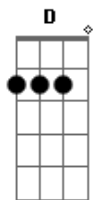

© ukulele-chords.com