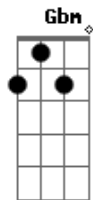

© ukulele-chords.com