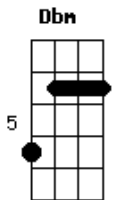

© ukulele-chords.com

© ukulele-chords.com