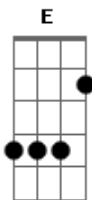

© ukulele-chords.com