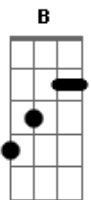

© ukulele-chords.com