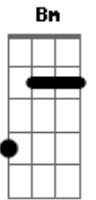

© ukulele-chords.com