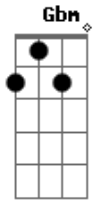

© ukulele-chords.com