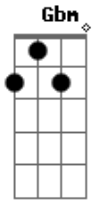

© ukulele-chords.com