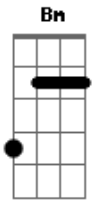

Tim Maia - The Dance Is Over

tom:
Bm Bm
D
The dance is over
G A
Face reality
D Bm
Forget the sorrows
G A
There's a lot to live
Bm Gbm
Have a ball
G Gbm G
While you can
Bm Gbm G Gbm G

There's a lot to romance
D Bm
The dance is over
G A
Face reality
D Bm
Forget the sorrows
G A
There's a lot to live
Bm Gbm
Have a ball
G Gbm G
While you can
Bm Gbm G Gbm G
There's a lot to romance

Acordes

© ukulele-chords.com