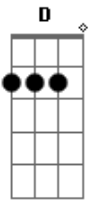

© ukulele-chords.com