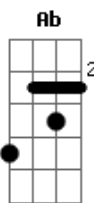

© ukulele-chords.com