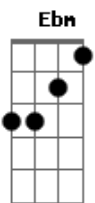

© ukulele-chords.com