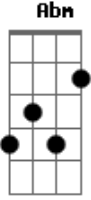

© ukulele-chords.com