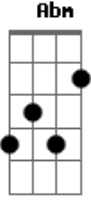

Tigers In The Sky - Baby Blue

Tom: **G**
 Intro: **B Abm E Db E**
 B Ab E Db B

Ab **B** **E** **Db**
 Oh well, my heart will be around for a long long time
B

If you're unkind
Abm **E**
 And I hope you find someone
Dbm **E** **B**
 To love you more than I

[Ponte] **Abm E Dbm B**

Acordes

© ukulele-chords.com

© ukulele-chords.com

© ukulele-chords.com

© ukulele-chords.com

© ukulele-chords.com

© ukulele-chords.com