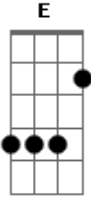

Tigers In The Sky - Baby Blue

Tom: **G**
 Intro: **B Abm E Db E**
 B Ab E Db B

Ab **B** **E** **Db**
 Oh well, my heart will be around for a long long time
B

If you're unkind
Abm **E**
 And I hope you find someone
Dbm **E** **B**
 To love you more than I

[Ponte] **Abm E Dbm B**

Acordes

© ukulele-chords.com

© ukulele-chords.com

© ukulele-chords.com

© ukulele-chords.com

© ukulele-chords.com

© ukulele-chords.com