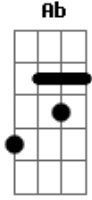

Tigers In The Sky - Baby Blue

Tom: **G**
 Intro: **B Abm E Db E**
 B Ab E Db B

Ab **B** **E** **Db**
 Oh well, my heart will be around for a long long time
B

If you're unkind
Abm **E**
 And I hope you find someone
Dbm **E** **B**
 To love you more than I

[Ponte] **Abm E Dbm B**

Acordes

© ukulele-chords.com

© ukulele-chords.com

© ukulele-chords.com

© ukulele-chords.com

© ukulele-chords.com

© ukulele-chords.com