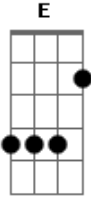

© ukulele-chords.com