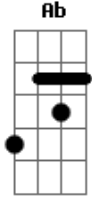

© ukulele-chords.com