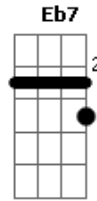

© ukulele-chords.com