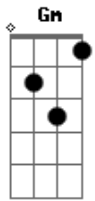

Tiago Iorc - Ticket To Ride

Tom: F

(intro 2x) F F7

(verse)

F F7
I think i'm gonna be sad i think it's today, yeah

F Gm C
The girl that's driving me mad is going away

(chorus)

Dm F F7 Bb7 Eb7
She's got a ticket to ride she's got a ticket to ride
Dm Ab7 Gm C F
She's got a ticket to ride and she don't care.

(verse)

F F7
She say's that living with me is bringing her down, yeah !

F Gm C
But she will never be free when i was around, oh!

hrrrooww!

(chorus)

Dm F F7 Bb7 Eb7
She's got a ticket to ride she's got a ticket to ride
Dm Ab7 Gm C F
She's got a ticket to ride and she don't care.

(bridge)

Bb7 Db7
I don't know why she's riding so high
Gm Am
She ought to think twice she ought to do right by me
Bb7 Db7
Before she gets to saying goodbye
Gm C C7/13b
She ought to think twice she ought to do right by me

(1 st verse)

(chorus)

Acordes

© ukulele-chords.com

© ukulele-chords.com

© ukulele-chords.com

© ukulele-chords.com

© ukulele-chords.com