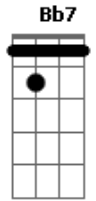

Tiago Iorc - Ticket To Ride

Tom: F

(intro 2x) F F7

(verse)

F F7
I think i'm gonna be sad i think it's today, yeah

F Gm C
The girl that's driving me mad is going away

(chorus)

Dm F F7 Bb7 Eb7
She's got a ticket to ride she's got a ticket to ride
Dm Ab7 Gm C F
She's got a ticket to ride and she don't care.

(bridge)

Bb7 Db7
I don't know why she's riding so high
Gm Am
She ought to think twice she ought to do right by me
Bb7 Db7
Before she gets to saying goodbye
Gm C C7/13b
She ought to think twice she ought to do right by me

(1 st verse)

(chorus)

Acordes

© ukulele-chords.com

© ukulele-chords.com

© ukulele-chords.com

© ukulele-chords.com

© ukulele-chords.com