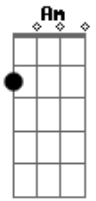

© ukulele-chords.com