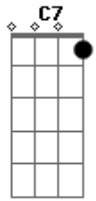

© ukulele-chords.com