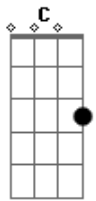

Tiago Iorc - Ticket To Ride

Tom: F

(intro 2x) F F7

(verse)

F F7
I think i'm gonna be sad i think it's today, yeah

F Gm C
The girl that's driving me mad is going away

(chorus)

Dm F F7 Bb7 Eb7
She's got a ticket to ride she's got a ticket to ride
Dm Ab7 Gm C F
She's got a ticket to ride and she don't care.

(verse)

F F7
She say's that living with me is bringing her down, yeah !

F Gm C
But she will never be free when i was around, oh!

hrrrooww!

(chorus)

Dm F F7 Bb7 Eb7
She's got a ticket to ride she's got a ticket to ride
Dm Ab7 Gm C F
She's got a ticket to ride and she don't care.

(bridge)

Bb7 Db7
I don't know why she's riding so high
Gm Am
She ought to think twice she ought to do right by me
Bb7 Db7
Before she gets to saying goodbye
Gm C C7/13b
She ought to think twice she ought to do right by me

(1 st verse)

(chorus)

Acordes

© ukulele-chords.com

© ukulele-chords.com

© ukulele-chords.com

© ukulele-chords.com

© ukulele-chords.com