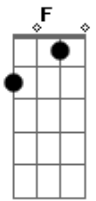

Tiago Iorc - Ticket To Ride

Tom: F

(intro 2x) F F7

(verse)

F F7
I think i'm gonna be sad i think it's today, yeah

F Gm C
The girl that's driving me mad is going away

(chorus)

Dm F F7 Bb7 Eb7
She's got a ticket to ride she's got a ticket to ride
Dm Ab7 Gm C F
She's got a ticket to ride and she don't care.

(verse)

F F7
She say's that living with me is bringing her down, yeah !

F Gm C
But she will never be free when i was around, oh!

hrrrooww!

(chorus)

Dm F F7 Bb7 Eb7
She's got a ticket to ride she's got a ticket to ride
Dm Ab7 Gm C F
She's got a ticket to ride and she don't care.

(bridge)

Bb7 Db7
I don't know why she's riding so high
Gm Am
She ought to think twice she ought to do right by me
Bb7 Db7
Before she gets to saying goodbye
Gm C C7/13b
She ought to think twice she ought to do right by me

(1 st verse)

(chorus)

Acordes

© ukulele-chords.com