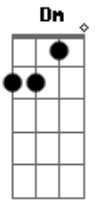

Tiago Iorc - Ticket To Ride

Tom: F

(intro 2x) F F7

(verse)

F F7
I think i'm gonna be sad i think it's today, yeah

F Gm C
The girl that's driving me mad is going away

(chorus)

Dm F F7 Bb7 Eb7
She's got a ticket to ride she's got a ticket to ride
Dm Ab7 Gm C F
She's got a ticket to ride and she don't care.

(verse)

F F7
She say's that living with me is bringing her down, yeah !

F Gm C
But she will never be free when i was around, oh!

hrrrooww!

(chorus)

Dm F F7 Bb7 Eb7
She's got a ticket to ride she's got a ticket to ride
Dm Ab7 Gm C F
She's got a ticket to ride and she don't care.

(bridge)

Bb7 Db7
I don't know why she's riding so high
Gm Am
She ought to think twice she ought to do right by me
Bb7 Db7
Before she gets to saying goodbye
Gm C C7/13b
She ought to think twice she ought to do right by me

(1 st verse)

(chorus)

Acordes

© ukulele-chords.com

© ukulele-chords.com

© ukulele-chords.com

© ukulele-chords.com

© ukulele-chords.com