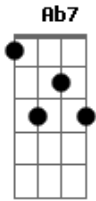

© ukulele-chords.com