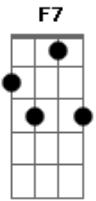

© ukulele-chords.com