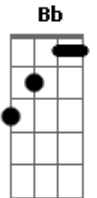

Tiago Iorc - Shelford Road

Tom: F
Intro: D

D Gm
I was a child

D Gm
There were trees, life was mild

Bb Gm
We would run in the grass of our own
D Gm
Backyard

D Gm
Mr. Green sold his plums

D Gm
Across the street, he would leave a sign

Bb Gm
Please leave 25p in the box

F Bb
To the side, what a sight

F Bb
All the kids passing by

D Gm
On their cycling bikes

D Gm
And to school they would ride

Bb
I would learn soon

Gm
That I would learn to

(A A)

Bb
I would learn soon

Gm
That I would love too

(Bb Bb Gm Am) (2x)

F Bb
And as time passes by

F Bb
Leaving all this behind

D Gm
Our sweet home now revives

D Gm
Still in me it resides

D Gm
And it always will shine

Bb
I would learn soon

Gm
That I would leave too

(D)

Acordes

© ukulele-chords.com

© ukulele-chords.com

© ukulele-chords.com

© ukulele-chords.com