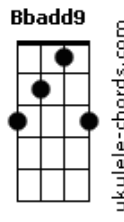

Tiago Carvalho - What Eyes Cannot See

tom:
 Capotraste na 1ª casa
 Intro: Dm G Dm G
 Dm G F A7

Dm G
 Just coming in and out of nowhere
 Dm G
 Scary but don't have a despair
 Dm G F
 You're too far now to go back you saying
 A7
 Believe

Dm G
 I've got nowhere else to go now
 Dm G
 Duties starting to drown
 Dm G F A7
 Take me to the light where I finally get being
 (Dm G Dm G)
 (Dm G F A7)

Dm G
 Step inside and rest a bit, ma'am
 Dm G
 But don't think I could ever restrain
 Dm G F
 The thoughts that come attached between
 A7
 Drowned

Dm G
 There are demons biting your neck
 Dm G
 They're falling from the ceiling we were
 Dm G F A7
 It's somehow easy to comprehend, at all

Bbadd9 F C G
 Been with you is just like to fly

Acordes

Bbadd9 F C G
 Never knew I could get so high
 Bbadd9 F C G
 Be my helping hand for a while
 Bbadd9 C
 And we shall be staring in what eyes cannot see Dm