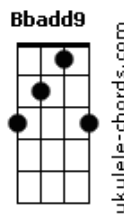

Tiago Carvalho - What Eyes Cannot See

tom:
Capotraste na 1ª casa
Intro: Dm G Dm G
Dm G F A7

Dm G
Just coming in and out of nowhere
Dm G
Scary but don't have a despair
Dm G F
You're too far now to go back you saying
A7
Believe

Dm G
I've got nowhere else to go now
Dm G
Duties starting to drown
Dm G F A7
Take me to the light where I finally get being
(Dm G Dm G)
(Dm G F A7)

Dm G
Step inside and rest a bit, ma'am
Dm G
But don't think I could ever restrain
Dm G F
The thoughts that come attached between
A7
Drowned

Dm G
There are demons biting your neck
Dm G
They're falling from the ceiling we were
Dm G F A7
It's somehow easy to comprehend, at all

Bbadd9 F C G
Been with you is just like to fly

Acordes

Bbadd9 F C G
Never knew I could get so high
Bbadd9 F C G
Be my helping hand for a while
Bbadd9 C
And we shall be staring in what eyes cannot see Dm

(Dm G Dm G)
(Dm G F A7)

[Solo] Bbadd9 F C G
Bbadd9 F C G
Bbadd9 F C G
Bbadd9 C

Am Bbadd9 F C
Here with you I won't be afraid
Am Bbadd9 G C
Feels like I'm here and staying

Bbadd9 F C G
Been with you is just like to fly
Bbadd9 F C G
Never knew I could get so high
Bbadd9 F C G
Be my helping hand for a while
Bbadd9 C
And we shall be staring in what eyes cannot see Dm G Dm

G Dm G Dm
Eyes cannot see
G Dm G Dm
Eyes cannot see
G Dm G Dm
Eyes cannot see
G Dm G Dm
Eyes cannot see
G Dm G Dm
Eyes cannot see
G Dm
Eyes cannot see